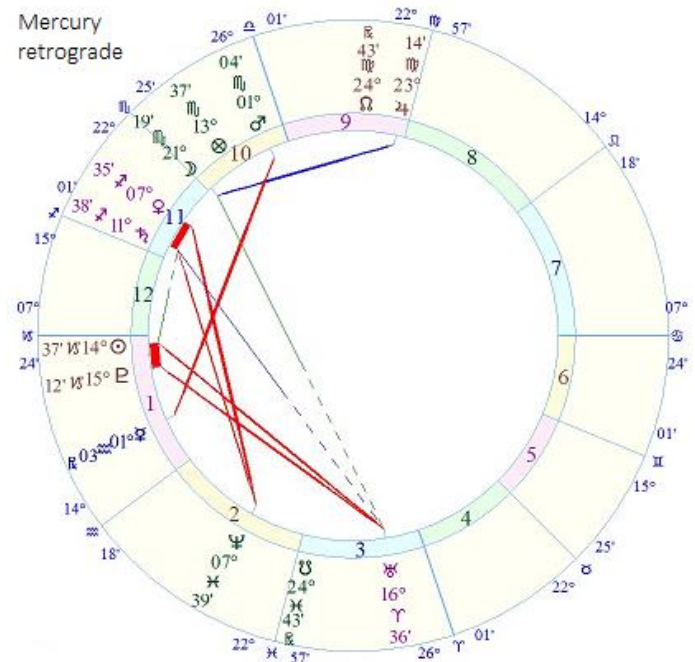

Mercury – Goes into **Aquarius** Jan. 1st, Squares Mars and goes **retrograde Jan. 5th**, (see chart below) returns to **Capricorn** Jan. 8th. Trines Jupiter Jan. 14th, squares Uranus on Jan. 20th, conjuncts Pluto Jan. 22nd, and then goes **direct** Jan. 25th, conjuncting Pluto again Jan. 29th. Squares Uranus Jan. 31st.

Venus –Squares Neptune Jan. 5th. Conjuncts Saturn Jan. 8th. Trines Uranus Jan. 12th. Squares Jupiter Jan. 17th. Venus enters **Capricorn** Jan. 23rd. Sextile Neptune Jan. 30th.

Mars – Enters **Scorpio** Jan. 3rd. Trines Neptune Jan. 18th.

Jupiter – Continues his stay in **Virgo**. Stations **retrograde** Jan. 7th, and will continue his retrograde motion until May 9th.

Saturn – Continues through **Sagittarius** at 11 – 14 degrees.

Uranus – Continues through Aries at 16 and 17 degrees.

Neptune – Continues through Pisces at 7 and 8 degrees

Pluto – Continues through Capricorn at 15 and 16 degrees.

To the right we have the Mercury retrograde chart for our area on January 5th. As usual for these event charts, pay close attention to the house cusps and Mercury's contact to your chart. This chart is set for the middle of the Dallas/Fort Worth area.