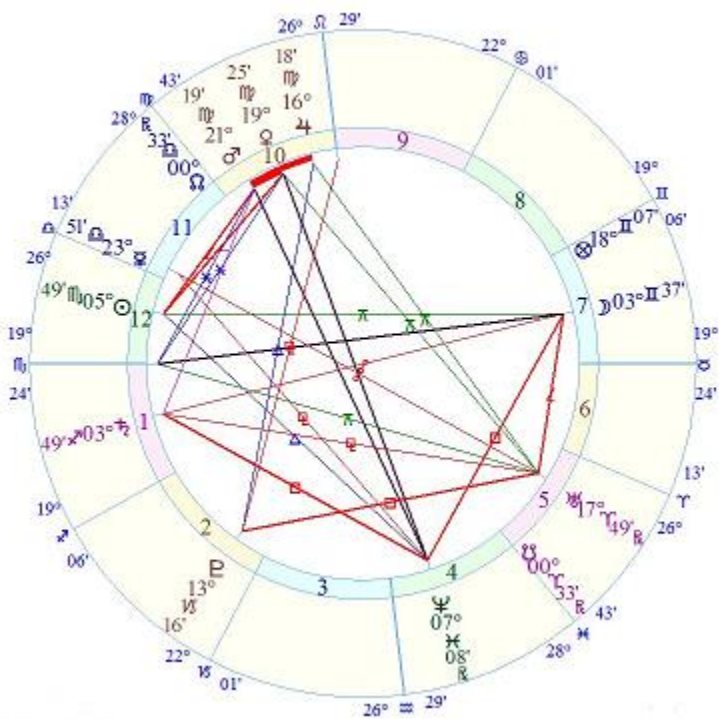

– In the beginning astrology, Ivy G Jacobson

October Birthday Returns

Happy Birthday to Libras and Scorpios!

Our Solar return chart this month belongs to **Tawana Couch**.

This year has the lucky Jupiter/Venus conjunction elevated in the 10th house,

showing the necessity to deal with the public,

professional life. Jupiter, ruler of the natal 8th and 12th, connects with issues of pets and health, and the ruler of the Solar return 10th is the Sun, located in the 12th house. Your generosity and leadership is required, and you will need compassion and sympathy to deal with these issues.

Most of the planets are in mutable signs this year, so you will need to remain flexible. Saturn in the first ruler of your natal 10th can be a parent or someone older that you are helping. Saturn opposition Moon is angular in the solar return, and conjuncts the 2nd/8th house axis in the natal chart.