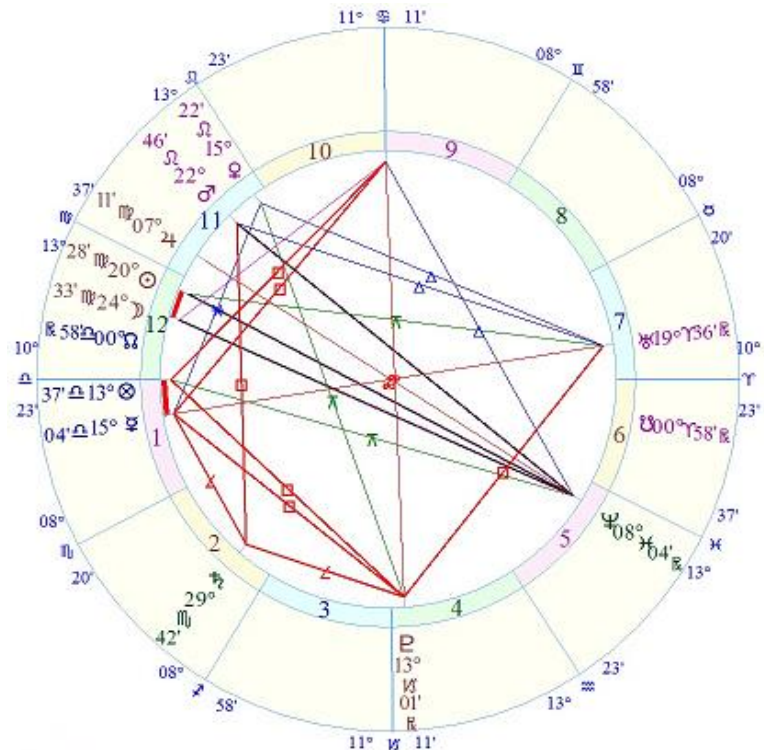

Debbie Hanson Solar Return

September Birthday Returns

Happy Birthday to Virgos and Libras!

Our Solar return charts this month belong to Debbie Hanson and Susan Gray. Both charts are locomotives, with Venus leading for Debbie and Moon leading for Susan. For Debbie Venus is in the 10th house approaching conjunction with Mars in creative Leo. It is sextile Mercury in Libra and trine assertive Pallas in the 3rd house of communication. Pluto, ruler of the solar return 2nd house and natal 4th show that home and money can create problems with the quincunx, but ends up lucky with the trine to the end planet of the locomotive, Uranus. Susan’s Moon is strong in Cancer, giving her the immediate upper hand this year. It is trine Saturn which is conjunct the ascendant