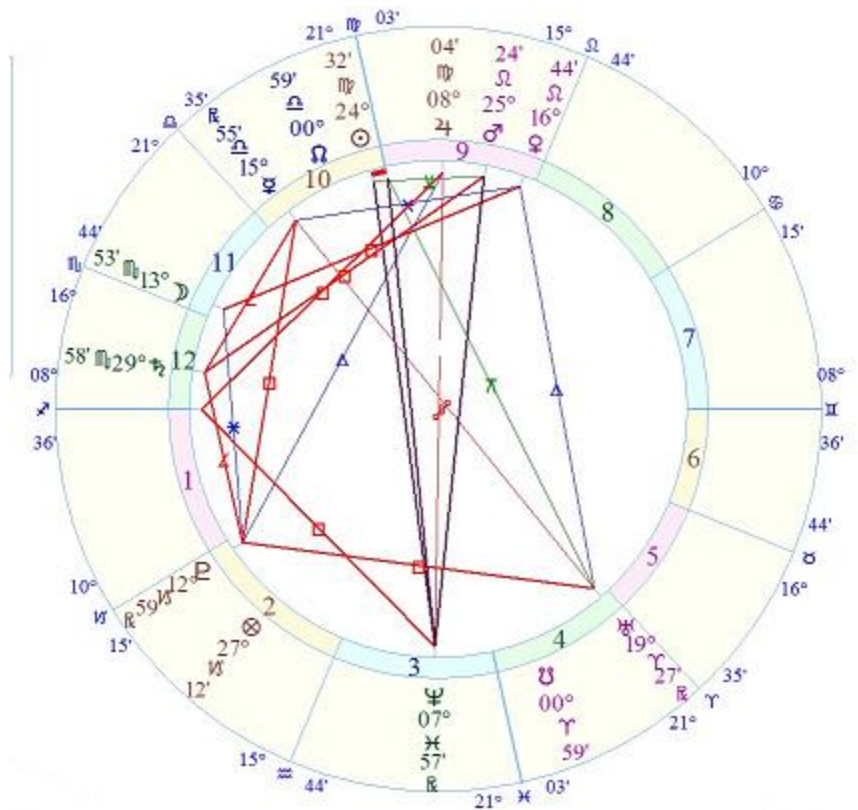

**Mars** – **Moves into Virgo September 24th**. Qucnx Chiron and trines Uranus Sept 8th, Qucnx Ceres Sept 17th, squares Saturn September 25th.

**Jupiter** – Continues through the sign of Virgo and opposes Neptune Sept 17th.

**Saturn** – **Moves into Sagittarius**

**September 17th**. Sextiles Juno Sept 17th.

**Uranus** – continues retrograde motion this month through Aries. Trines Pallas Sept 24th.

**Neptune** – continues retrograde motion this month in Pisces.

**Pluto** – **Stations direct September 25th at 12°58'**.

**Mercury Retrograde Event chart.** ⇒

This chart is for the DFW area, and to see if the Mercury retrograde will affect you, pay close attention to the degrees of Mercury itself, and the cusp degrees and if they conjunct any of your planets/degrees.

# Local Moon for September~ New Moon is a partial Solar eclipse September 13th at 20:09. Full moon is a total Lunar Eclipse September 27th at 04:38.

Note: Times are for time zone 6 hours West. DST is observed.