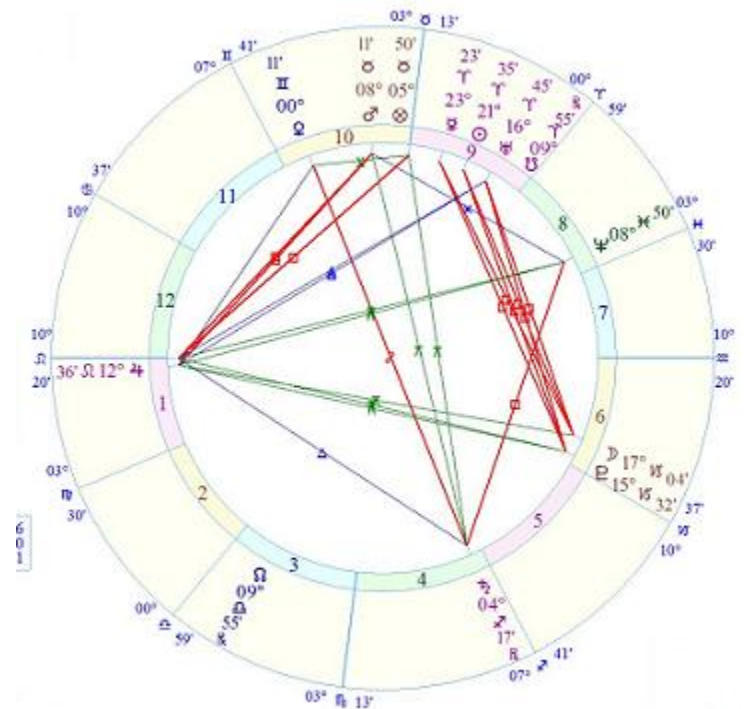

Happy Birthday to Sandra and Dee, two of our favorite Aries!

Sandra's solar return this year has the Sun in the 9th house, with Mercury and Uranus, showing a lot of bright ideas in formation. There is a square from moon and Pluto in the 6th, and so the ideas are not always meshing with feelings, and there may be overreactions to 6th house issues. The goal is to take the bright ideas from the 9th and combine them in a Generous, creative way (Jupiter in Leo on Asc), to make something practical (Taurus on MH) and tangible. A

predominance of fire and cardinal planets and only one air and water planet can make you impulsive and expend your energy in many different directions. With creative Leo on the ascendant and a packed 9th house, it is a great time to study or go to classes that inspire you and give you an outlet for artistic skills. Moon in the 6th can make you sensitive to the needs of others in your work, and the moon and Pluto in the 6th can also indicate illness and work related to emotional or psychological stress. With Mars, ruler of the 9th square Jupiter, it is important to avoid going to extremes regarding your beliefs, or to over-schedule yourself. With Jupiter in the first house it is important to believe in yourself, and you must adjust your actions and habits (yod with Neptune, Moon and Pluto) accordingly.