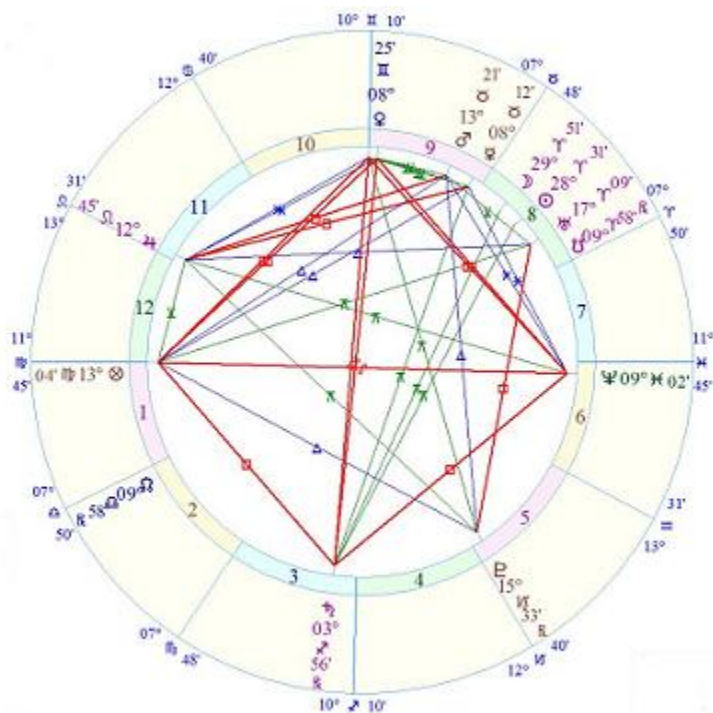

Dee's Solar return shows a prominent

Venus square Neptune, which rules the natal 9th, promises more 9th house issues this year and they should be pleasant. With Neptune on 7, I would be wary of contracts with people, and you may end up helping someone who is ill or someone you know may become ill. Venus, ruler of the 2nd house, and Sun and moon are in the 8th, the stress is on finances and shared resources. The new moon shows a new project, or new money accounts. There may be a change or anxiety regarding economic compromises. Mercury and Mars square Jupiter show enthusiasm and optimism for the future, but you may be inclined to overschedule or be impulsive. Pluto in the 5th can indicate a change with a child, and the ruler of the 5th is opposite Venus, ruler of the 5th from the 5th, showing birth or a new project for them.