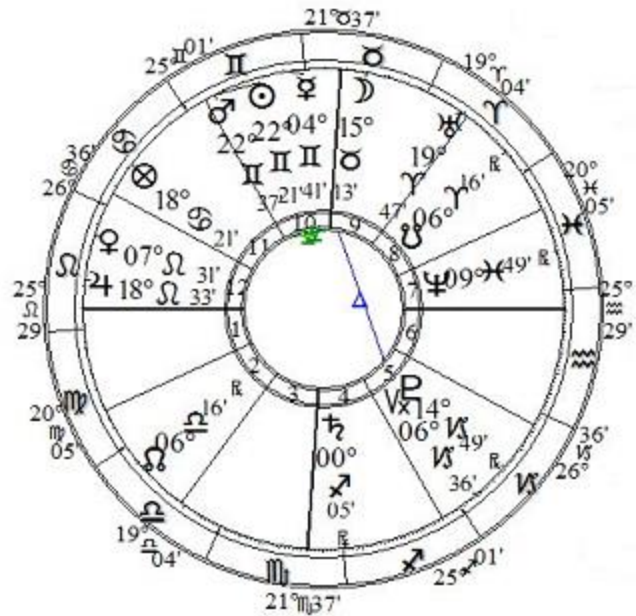

Priscilla Peers