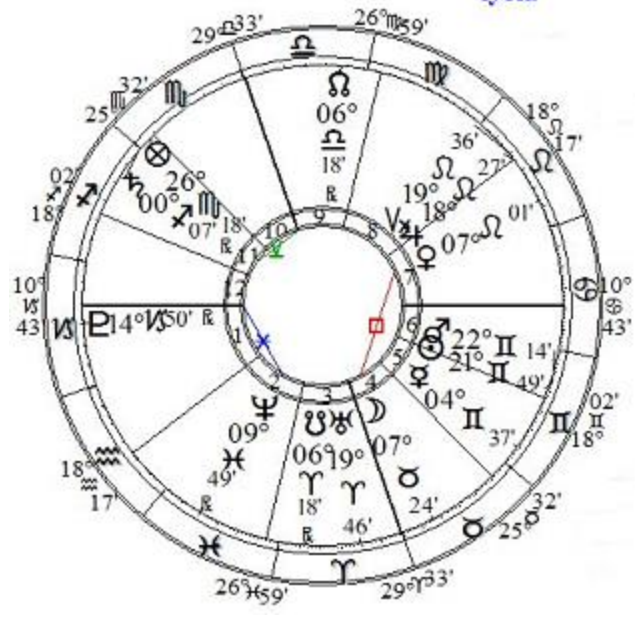

The preceding solar return interpretations are in no way comprehensive, if you would like to share your thoughts with their owners. ☺

Become a member of ASNT! Dues are $35.00 per year, and help us to have exciting speakers and pay for our room. Renewal is $25.00. See Debbie at the next meeting.

If you are in Central Texas, visit the Astrological Society of Austin. You can find out about their meetings at www.meetup.com/Astrological-Society-of-Austin.

2015 ASNT Board Members

President – Marie Loeb

Programs – Christy Hall

Secretary – Susan Grey

Treasurer – Priscilla Peers

Membership – Debbie Hanson

Publicity – Dee Emrich

Newsletter – Chris Light

Web/media – Wayne Hall